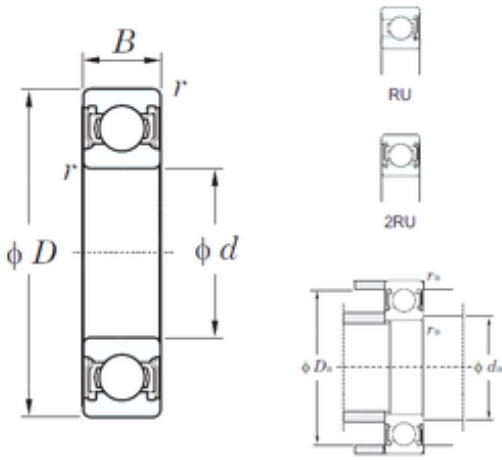

BEARING-MALAYSIA SDN.BHD.

12 mm x 21 mm x 5 mm KOYO 6801-2RU
deep groove ball bearings

Bearing No. 6801-2RU

Size	12x21x5 mm
Bore Diameter	12 mm
Outer Diameter	21 mm
Width	5 mm
d	12 mm
D	21 mm
B	5 mm
C	5 mm
r min.	0,3 mm
da min.	14 mm
da max	14 mm
Da max.	19 mm
ra max.	0,3 mm
Weight	0,006 Kg
Basic dynamic load rating (C)	1,9 kN
Basic static load rating (C0)	1,05 kN
(Grease) Lubrication Speed	33000 r/min

6801-2RU Bearing 2D drawings and 3D CAD models