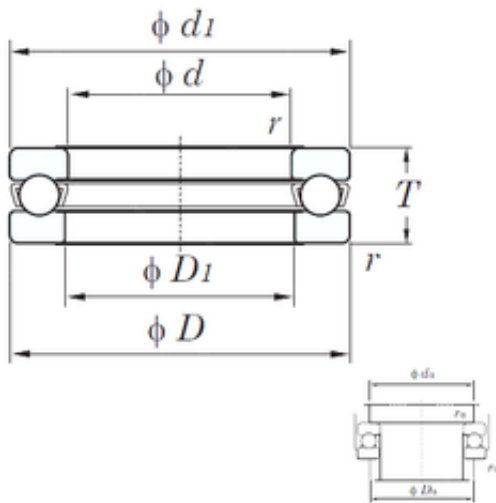

## KOYO 51234 thrust ball bearings

Bearing No. 51234

Size	170x240x55 mm
Bore Diameter	170 mm
Outer Diameter	240 mm
Width	55 mm
d	170 mm
D	240 mm
T	55 mm
r min.	1,5 mm
Basic dynamic load rating (C)	261 kN
Basic static load rating (C0)	834 kN
(Grease) Lubrication Speed	750 r/min
Bearing No.	51234
r(min)	1.5
Ca	326
Coa	834
Cu	26.3
Grease lub.	750
Oil lub.	1150
d1(max)	237
D1(min)	173
D2(min)	-
D3(min)	-
A	-
R	-
C	-
da(min)	212