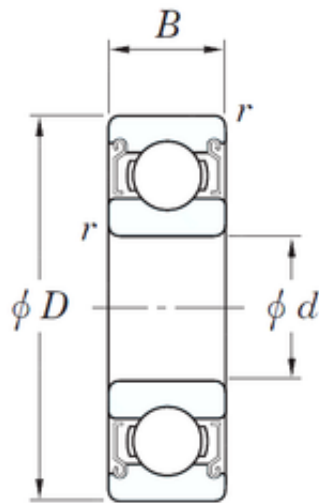

BEARING-MALAYSIA SDN.BHD.

8 mm x 22 mm x 7 mm KOYO SE 608
ZZSTMG3 deep groove ball bearings

Bearing No. SE 608 ZZSTMG3

Size	8x22x7 mm
Bore Diameter	8 mm
Outer Diameter	22 mm
Width	7 mm
d	8 mm
D	22 mm
B	7 mm
C	7 mm
r	0,3 mm
Basic dynamic load rating (C)	3,3 kN

SE 608 ZZSTMG3 Bearing 2D drawings and 3D CAD models