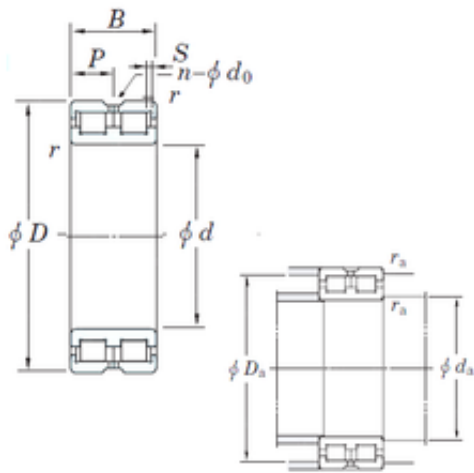

### 300 mm x 420 mm x 118 mm KOYO DC4960VW cylindrical roller bearings

Bearing No. DC4960VW

DC4960VW Bearing 2D drawings and 3D CAD models

Size	300x420x118 mm
Bore Diameter	300 mm
Outer Diameter	420 mm
Width	118 mm
d	300 mm
D	420 mm
B	118 mm
C	118 mm
n	8 mm
p	59 mm
r min.	3 mm
S	6 mm
da min.	314 mm
Da max.	406 mm
ra max.	2,5 mm
Weight	53 Kg
Basic dynamic load rating (C)	1 560 kN
Bearing No.	DC4960VW
r(min)	3
Cr	1560
C0r	3710
S	6 mm
P	59
n(qty)	8
do	8