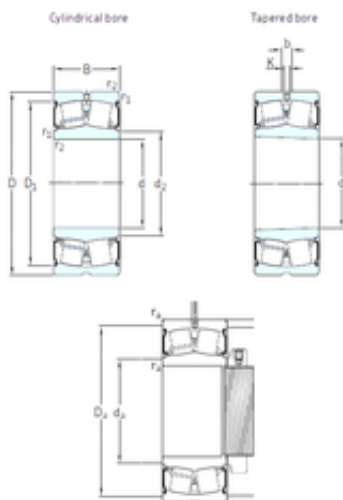

BEARING-MALAYSIA SDN.BHD.

120 mm x 180 mm x 46 mm SKF
23024-2CS5/VT143 spherical roller bearings

Bearing No. 23024-2CS5/VT143

Size	120x180x46 mm
Bore Diameter	120 mm
Outer Diameter	180 mm
Width	46 mm
d	120 mm
D	180 mm
B	46 mm
C	46 mm
b	6 mm
d2	132 mm
r1 min.	2 mm
r2 min.	2 mm
D1	172 mm
K	3 mm
da min.	129 mm
da max	132 mm
Da max.	171 mm
ra max.	2 mm
Weight	4,2 Kg
Basic dynamic load rating (C)	355 kN
Basic static load rating (C0)	510 kN
Fatigue load limit (Pu)	52
Limiting speed	850 r/min
Calculation factor (e)	0,2
Calculation factor (Y0)	3,2

23024-2CS5/VT143 Bearing 2D drawings and 3D CAD models

BEARING-MALAYSIA SDN.BHD.

Calculation factor (Y1)	3,4
Category	Bearings
Inventory	0.0
Manufacturer Name	SKF
Minimum Buy Quantity	N/A
UNSPSC	31171510
Weight / Kilogram	4.061
EAN	7316574757053
Product Group	B04311